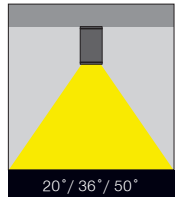

## Koala Mini Surface / 007.SM.06045

Code / Kod	<b>SM.06045</b>	
System Power / Sistem Gücü	14W	
Lumen Output from Fixture / Armatür Çıkış Lümeni CRI>80	2700K	1650
	3000K	1680
	3500K	1715
	4000K	1750
	5000K	1800
Driving Current / Sürüş Akımı	350mA	
Dali Dimming Option / Dali Dim Seçeneği	✓	
1-10V Dimming Option / 1-10V Dim Seçeneği	✓	

### EN

- Corrosion resistant die cast aluminium alloy.
- Installation with special base on ceiling.
- Mains voltage: 220-240V / 50-60Hz.
- Spot, medium, wide and wide flood beam angles available.
- Convenient to be used with COB led.
- Led colour temperatures are optionally 2700K, 3000K, 3500K, 4000K and 5000K.
- Thermal shock resistant safety glass.
- Weatherproof and durable silicone rubber gasket.
- Ultraviolet stabilized polyester powder coat finish in white, black, dark gray and light gray finish.
- Double layer polyester powder paint resistant to corrosion and salt spray fog.
- All external screws are stainless steel.
- High colour consistency: <3 SDCM
- Up to 125lm/W efficiency.