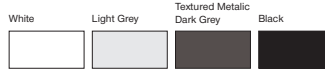

Koala Surface

Koala Surface / O07.SM.06025

Code / Kod	SM.06025	
System Power / Sistem Gücü	40W	
Lumen Output from Fixture / Armatür Çıkış Lümeni CRI>80	2700K	5334
	3000K	5442
	3500K	5553
	4000K	5667
	5000K	5837
Driving Current / Sürüş Akımı	1050mA	
Dali Dimming Option / Dali Dim Seçeneği	✓	
1-10V Dimming Option / 1-10V Dim Seçeneği	✓	

* See page 434 for ldt files. / Işık eğrileri için sayfa 434 bakınız.

EN

- Corrosion resistant die cast aluminium alloy.
- Installation with special base on ceiling.
- Mains voltage: 220-240V / 50-60Hz.
- Spot, medium, medium flood, wide and wide flood beam angles available.
- Convenient to be used with COB led.
- Led colour temperatures are optionally 2700K, 3000K, 3500K, 4000K and 5000K.
- Thermal shock resistant safety glass.
- Weatherproof and durable silicone rubber gasket.
- Ultraviolet stabilized polyester powder coat finish in white, black, dark gray and light gray finish.
- Double layer polyester powder paint resistant to corrosion and salt spray fog.
- All external screws are stainless steel.
- High colour consistency: <3 SDCM
- Up to 142lm/W efficiency.