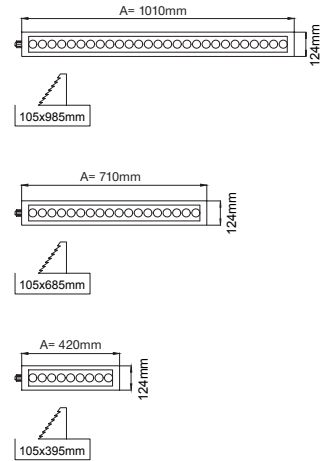

Flopa / O07.UP.16050

Order Code / Sipariş Kodu	Led Type / Tipi	System Power / Sistem Gücü	mA	No. of Leds / Led Sayısı	Lumen Tc=60° / Lümen	Kelvin / Color	Lenght / Uzunluk (A)
O07.UP.16050	Power Led	11W	350mA	9	1362	2700K	420mm
O07.UP.16050	Power Led	11W	350mA	9	1390	3000K	420mm
O07.UP.16050	Power Led	11W	350mA	9	1418	3500K	420mm
O07.UP.16050	Power Led	11W	350mA	9	1447	4000K	420mm
O07.UP.16050	Power Led	11W	350mA	9	1490	6000K	420mm
O07.UP.16050	Power Led	8W	350mA	9	637	Red / Kırmızı	420mm
O07.UP.16050	Power Led	11.50W	350mA	9	984	Green / Yeşil	420mm
O07.UP.16050	Power Led	11.25W	350mA	9	420	Blue / Mavi	420mm
O07.UP.16050	Power Led	8W	350mA	9	463	Amber	420mm
O07.UP.16050	Power Led	22W	350mA	18	2724	2700K	710mm
O07.UP.16050	Power Led	22W	350mA	18	2780	3000K	710mm
O07.UP.16050	Power Led	22W	350mA	18	2836	3500K	710mm
O07.UP.16050	Power Led	22W	350mA	18	2895	4000K	710mm
O07.UP.16050	Power Led	22W	350mA	18	2980	6000K	710mm
O07.UP.16050	Power Led	16W	350mA	18	1274	Red / Kırmızı	710mm
O07.UP.16050	Power Led	23W	350mA	18	1968	Green / Yeşil	710mm
O07.UP.16050	Power Led	22.50W	350mA	18	840	Blue / Mavi	710mm
O07.UP.16050	Power Led	16W	350mA	18	926	Amber	710mm
O07.UP.16050	Power Led	33W	350mA	27	4086	2700K	1010mm
O07.UP.16050	Power Led	33W	350mA	27	4170	3000K	1010mm
O07.UP.16050	Power Led	33W	350mA	27	4254	3500K	1010mm
O07.UP.16050	Power Led	33W	350mA	27	4342	4000K	1010mm
O07.UP.16050	Power Led	33W	350mA	27	4470	6000K	1010mm
O07.UP.16050	Power Led	24W	350mA	27	1911	Red / Kırmızı	1010mm
O07.UP.16050	Power Led	34.50W	350mA	27	2952	Green / Yeşil	1010mm
O07.UP.16050	Power Led	33.75W	350mA	27	1260	Blue / Mavi	1010mm
O07.UP.16050	Power Led	24W	350mA	27	1389	Amber	1010mm

Flopa RGB / O07.UP.16050.RGB

Order Code / Sipariş Kodu	Led Type / Tipi	No. of Leds / Led Sayısı	Kelvin / Color	Lenght / Uzunluk (A)
O07.UP.16050.RGB	Power Led	9	RGB (R6,G6,B6)	420mm
O07.UP.16050.RGB	Power Led	18	RGB (R12,G12,B12)	710mm
O07.UP.16050.RGB	Power Led	27	RGB (R18,G18,B18)	1010mm