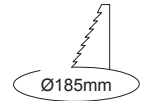

Flora Midi

Stainless

Flora Midi / O07.UP.01615

Order Code / Sipariş Kodu	Led Type / Tipi	System Power / Sistem Gücü	mA	No. of Leds / Led Sayısı	Lumen Tc=60° / Lümen	Kelvin / Color
O07.UP.01615	Power Led	13W	350mA	12	1574	2700K
O07.UP.01615	Power Led	13W	350mA	12	1605	3000K
O07.UP.01615	Power Led	13W	350mA	12	1639	3500K
O07.UP.01615	Power Led	13W	350mA	12	1672	4000K
O07.UP.01615	Power Led	13W	350mA	12	1722	6000K
O07.UP.01615	Power Led	10W	350mA	12	719	Red / Kırmızı
O07.UP.01615	Power Led	14W	350mA	12	1071	Green / Yeşil
O07.UP.01615	Power Led	13W	350mA	12	445	Blue / Mavi
O07.UP.01615	Power Led	10W	350mA	12	465	Amber

Stainless

Flora Midi ASM / O07.UP.01616

Order Code / Sipariş Kodu	Led Type / Tipi	System Power / Sistem Gücü	No. of Leds / Led Sayısı	Lumen Tc=60° / Lümen	Kelvin / Color
O07.UP.01616	Power Led	10W	9	1195	2700K
O07.UP.01616	Power Led	10W	9	1220	3000K
O07.UP.01616	Power Led	10W	9	1245	3500K
O07.UP.01616	Power Led	10W	9	1271	4000K
O07.UP.01616	Power Led	10W	9	1309	6000K
O07.UP.01616	Power Led	8W	9	546	Red / Kırmızı
O07.UP.01616	Power Led	11W	9	814	Green / Yeşil
O07.UP.01616	Power Led	10W	9	341	Blue / Mavi
O07.UP.01616	Power Led	8W	9	357	Amber