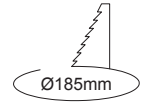

Flora Midi

Stainless

Flora Midi / O07.UP.01615

Order Code / Sipariş Kodu	Led Type / Tipi	System Power / Sistem Gücü	mA	No. of Leds / Led Sayısı	Lumen Tc=60° / Lümen	Kelvin / Color
O07.UP.01615	Power Led	13W	350mA	12	1574	2700K
O07.UP.01615	Power Led	13W	350mA	12	1605	3000K
O07.UP.01615	Power Led	13W	350mA	12	1639	3500K
O07.UP.01615	Power Led	13W	350mA	12	1672	4000K
O07.UP.01615	Power Led	13W	350mA	12	1722	6000K
O07.UP.01615	Power Led	10W	350mA	12	719	Red / Kırmızı
O07.UP.01615	Power Led	14W	350mA	12	1071	Green / Yeşil
O07.UP.01615	Power Led	13W	350mA	12	445	Blue / Mavi
O07.UP.01615	Power Led	10W	350mA	12	465	Amber

Stainless

Flora Midi ASM / O07.UP.01616

Order Code / Sipariş Kodu	Led Type / Tipi	System Power / Sistem Gücü	No. of Leds / Led Sayısı	Lumen Tc=60° / Lümen	Kelvin / Color
O07.UP.01616	Power Led	10W	9	1195	2700K
O07.UP.01616	Power Led	10W	9	1220	3000K
O07.UP.01616	Power Led	10W	9	1245	3500K
O07.UP.01616	Power Led	10W	9	1271	4000K
O07.UP.01616	Power Led	10W	9	1309	6000K
O07.UP.01616	Power Led	8W	9	546	Red / Kırmızı
O07.UP.01616	Power Led	11W	9	814	Green / Yeşil
O07.UP.01616	Power Led	10W	9	341	Blue / Mavi
O07.UP.01616	Power Led	8W	9	357	Amber