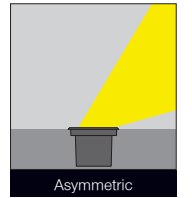

Flora Midi ASM / O07.UP.01616

Order Code / Sipariş Kodu	Led Type / Tipi	System Power / Sistem Gücü	No. of Leds / Led Sayısı	Lumen Tc=60° / Lümen	Kelvin / Color
O07.UP.01616	Power Led	10W	9	1195	2700K
O07.UP.01616	Power Led	10W	9	1220	3000K
O07.UP.01616	Power Led	10W	9	1245	3500K
O07.UP.01616	Power Led	10W	9	1271	4000K
O07.UP.01616	Power Led	10W	9	1309	6000K
O07.UP.01616	Power Led	8W	9	546	Red / Kırmızı
O07.UP.01616	Power Led	11W	9	814	Green / Yeşil
O07.UP.01616	Power Led	10W	9	341	Blue / Mavi
O07.UP.01616	Power Led	8W	9	357	Amber