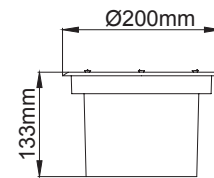

Stainless

Flora Midi ASM / O07.UP.01616

Order Code / Sipariş Kodu	Led Type / Tipi	System Power / Sistem Gücü	No. of Leds / Led Sayısı	Lumen Tc=60° / Lümen	Kelvin / Color
O07.UP.01616	Power Led	10W	9	1195	2700K
O07.UP.01616	Power Led	10W	9	1220	3000K
O07.UP.01616	Power Led	10W	9	1245	3500K
O07.UP.01616	Power Led	10W	9	1271	4000K
O07.UP.01616	Power Led	10W	9	1309	6000K
O07.UP.01616	Power Led	8W	9	546	Red / Kırmızı
O07.UP.01616	Power Led	11W	9	814	Green / Yeşil
O07.UP.01616	Power Led	10W	9	341	Blue / Mavi
O07.UP.01616	Power Led	8W	9	357	Amber