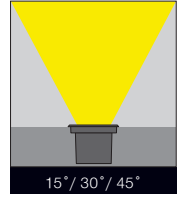

Flora Midi

Stainless

Flora Midi / O07.UP.01615

Order Code / Sipariş Kodu	Led Type / Tipi	System Power / Sistem Gücü	mA	No. of Leds / Led Sayısı	Lumen Tc=60° / Lümen	Kelvin / Color
O07.UP.01615	Power Led	13W	350mA	12	1574	2700K
O07.UP.01615	Power Led	13W	350mA	12	1605	3000K
O07.UP.01615	Power Led	13W	350mA	12	1639	3500K
O07.UP.01615	Power Led	13W	350mA	12	1672	4000K
O07.UP.01615	Power Led	13W	350mA	12	1722	6000K
O07.UP.01615	Power Led	10W	350mA	12	719	Red / Kırmızı
O07.UP.01615	Power Led	14W	350mA	12	1071	Green / Yeşil
O07.UP.01615	Power Led	13W	350mA	12	445	Blue / Mavi
O07.UP.01615	Power Led	10W	350mA	12	465	Amber

Stainless

Flora Midi ASM / O07.UP.01616

Order Code / Sipariş Kodu	Led Type / Tipi	System Power / Sistem Gücü	No. of Leds / Led Sayısı	Lumen Tc=60° / Lümen	Kelvin / Color
O07.UP.01616	Power Led	10W	9	1195	2700K
O07.UP.01616	Power Led	10W	9	1220	3000K
O07.UP.01616	Power Led	10W	9	1245	3500K
O07.UP.01616	Power Led	10W	9	1271	4000K
O07.UP.01616	Power Led	10W	9	1309	6000K
O07.UP.01616	Power Led	8W	9	546	Red / Kırmızı
O07.UP.01616	Power Led	11W	9	814	Green / Yeşil
O07.UP.01616	Power Led	10W	9	341	Blue / Mavi
O07.UP.01616	Power Led	8W	9	357	Amber