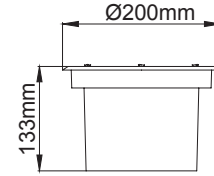

Flora Midi

Stainless

Flora Midi / O07.UP.01615

Order Code / Sipariş Kodu	Led Type / Tipi	System Power / Sistem Gücü	mA	No. of Leds / Led Sayısı	Lumen Tc=60° / Lümen	Kelvin / Color
O07.UP.01615	Power Led	13W	350mA	12	1574	2700K
O07.UP.01615	Power Led	13W	350mA	12	1605	3000K
O07.UP.01615	Power Led	13W	350mA	12	1639	3500K
O07.UP.01615	Power Led	13W	350mA	12	1672	4000K
O07.UP.01615	Power Led	13W	350mA	12	1722	6000K
O07.UP.01615	Power Led	10W	350mA	12	719	Red / Kırmızı
O07.UP.01615	Power Led	14W	350mA	12	1071	Green / Yeşil
O07.UP.01615	Power Led	13W	350mA	12	445	Blue / Mavi
O07.UP.01615	Power Led	10W	350mA	12	465	Amber

Stainless

Flora Midi ASM / O07.UP.01616

Order Code / Sipariş Kodu	Led Type / Tipi	System Power / Sistem Gücü	No. of Leds / Led Sayısı	Lumen Tc=60° / Lümen	Kelvin / Color
O07.UP.01616	Power Led	10W	9	1195	2700K
O07.UP.01616	Power Led	10W	9	1220	3000K
O07.UP.01616	Power Led	10W	9	1245	3500K
O07.UP.01616	Power Led	10W	9	1271	4000K
O07.UP.01616	Power Led	10W	9	1309	6000K
O07.UP.01616	Power Led	8W	9	546	Red / Kırmızı
O07.UP.01616	Power Led	11W	9	814	Green / Yeşil
O07.UP.01616	Power Led	10W	9	341	Blue / Mavi
O07.UP.01616	Power Led	8W	9	357	Amber