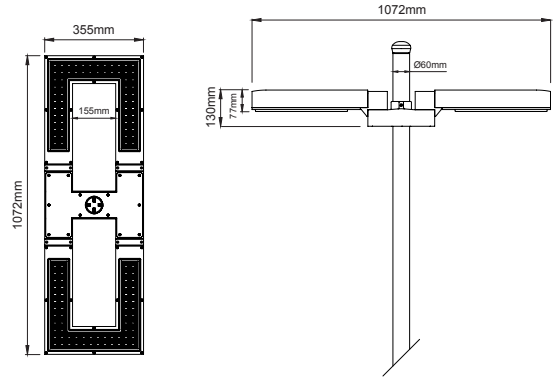

Albatros

PBS LVD EMC CE PC IP66 IK08

LED A A+ A++

CRI 70 CRI 80

0° 0°

White Light Grey Textured Metallic Dark Grey Black

Albatros / O07.ST.07810

LED	Power LED	
System Power / Sistem Gücü	2x75W	
Lumen Output from Fixture / Armatür Çıkış Lümeni CRI>80	2700K	2x9390
	3000K	2x9580
	3500K	2x9775
	4000K	2x9975
	6000K	2x10275
1-10V Dimming Option / 1-10V Dim Seçeneği	✓	
Dali Dimming Option / Dali Dim Seçeneği	✓	