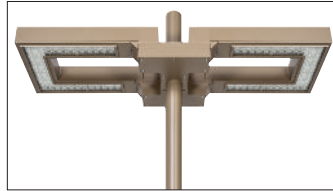

Albatros

PBS LVD EMC CE PC IP66 IK08

LED A A+ A++

CRI 70 CRI 80

0° 0°

White Light Grey Textured Metallic Dark Grey Black

Albatros / O07.ST.07810

LED	Power LED	
System Power / Sistem Gücü	2x75W	
Lumen Output from Fixture / Armatür Çıkış Lümeni CRI>80	2700K	2x9390
	3000K	2x9580
	3500K	2x9775
	4000K	2x9975
	6000K	2x10275
1-10V Dimming Option / 1-10V Dim Seçeneği	✓	
Dali Dimming Option / Dali Dim Seçeneği	✓	