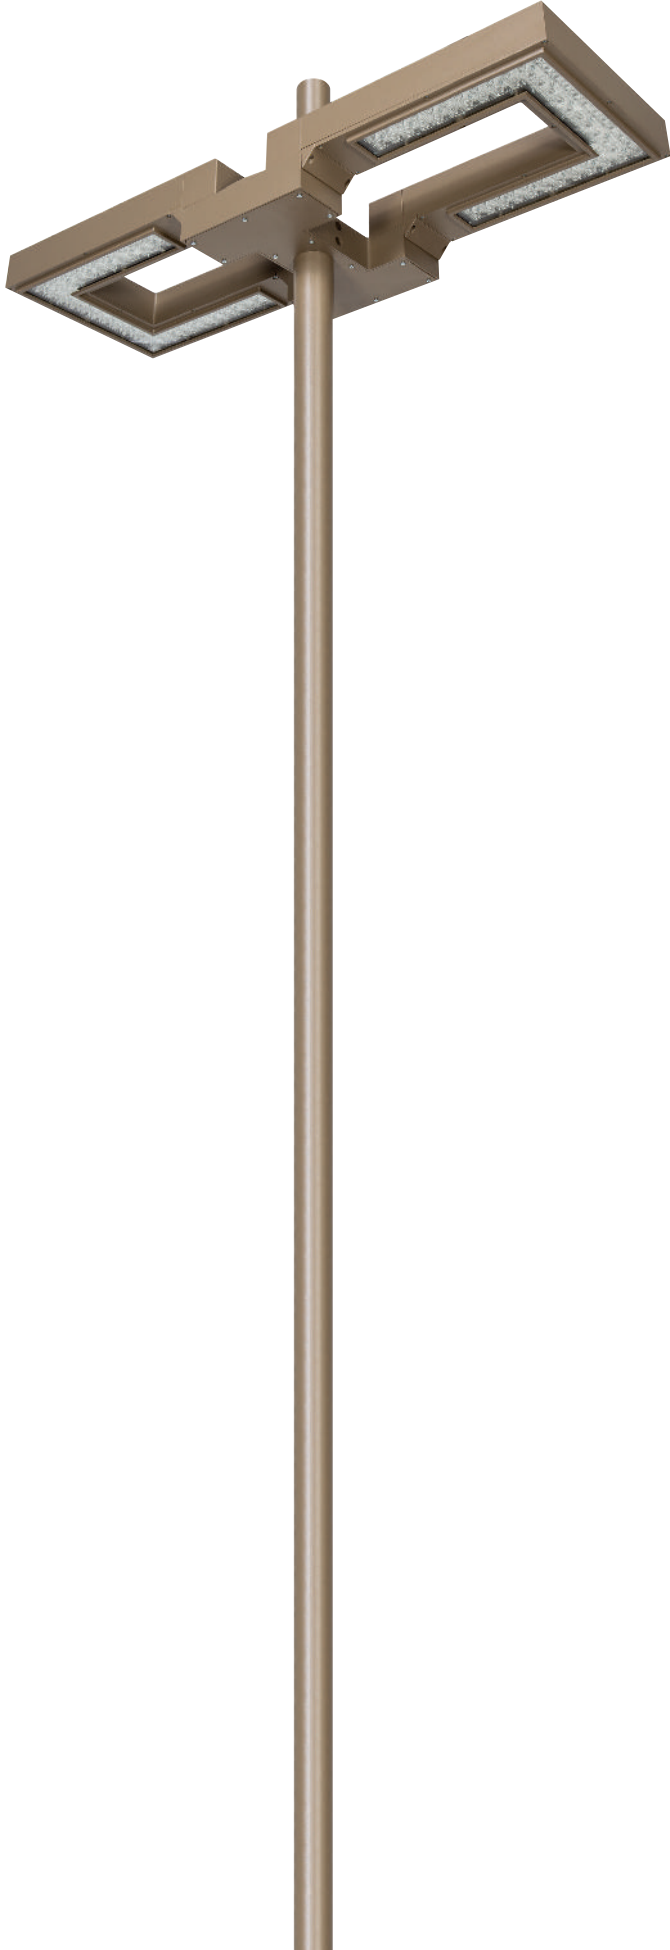

Albatros

PBS LVD EMC CE PC IP66 IK08

LED A A+ A++

CRI 70 CRI 80

0° 0°

White Light Grey Textured Metallic Dark Grey Black

Albatros / O07.ST.07810

LED	Power LED	
System Power / Sistem Gücü	2x75W	
Lumen Output from Fixture / Armatür Çıkış Lümeni CRI>80	2700K	2x9390
	3000K	2x9580
	3500K	2x9775
	4000K	2x9975
	6000K	2x10275
1-10V Dimming Option / 1-10V Dim Seçeneği	✓	
Dali Dimming Option / Dali Dim Seçeneği	✓	