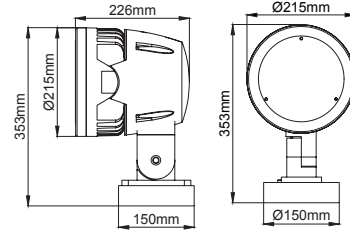

## Panda Maxi / O07.WL.00523

| Order Code / Sipariş Kodu | Led Type / Tipi | System Power / Sistem Gücü | mA    | No. of Leds / Led Sayısı | Lumen Tc=60° / Lümen | Kelvin / Color |
|---------------------------|-----------------|----------------------------|-------|--------------------------|----------------------|----------------|
| O07.WL.00523              | Power Led       | 60W                        | 700mA | 27                       | 6740                 | 2700K          |
| O07.WL.00523              | Power Led       | 60W                        | 700mA | 27                       | 6875                 | 3000K          |
| O07.WL.00523              | Power Led       | 60W                        | 700mA | 27                       | 7015                 | 3500K          |
| O07.WL.00523              | Power Led       | 60W                        | 700mA | 27                       | 7160                 | 4000K          |
| O07.WL.00523              | Power Led       | 60W                        | 700mA | 27                       | 7375                 | 6000K          |
| O07.WL.00523              | Power Led       | 47W                        | 700mA | 27                       | 3100                 | Red / Kırmızı  |
| O07.WL.00523              | Power Led       | 64W                        | 700mA | 27                       | 3890                 | Green / Yeşil  |
| O07.WL.00523              | Power Led       | 61W                        | 700mA | 27                       | 2020                 | Blue / Mavi    |
| O07.WL.00523              | Power Led       | 47W                        | 700mA | 27                       | 1820                 | Amber          |