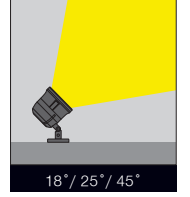

Panda Maxi

Panda Maxi / O07.WL.00523

Order Code / Sipariş Kodu	Led Type / Tipi	System Power / Sistem Gücü	mA	No. of Leds / Led Sayısı	Lumen Tc=60° / Lümen	Kelvin / Color
O07.WL.00523	Power Led	60W	700mA	27	6740	2700K
O07.WL.00523	Power Led	60W	700mA	27	6875	3000K
O07.WL.00523	Power Led	60W	700mA	27	7015	3500K
O07.WL.00523	Power Led	60W	700mA	27	7160	4000K
O07.WL.00523	Power Led	60W	700mA	27	7375	6000K
O07.WL.00523	Power Led	47W	700mA	27	3100	Red / Kırmızı
O07.WL.00523	Power Led	64W	700mA	27	3890	Green / Yeşil
O07.WL.00523	Power Led	61W	700mA	27	2020	Blue / Mavi
O07.WL.00523	Power Led	47W	700mA	27	1820	Amber

* See page 246 for ldt files. / Işık eğrileri için sayfa 246 bakınız.

EN

- Direct lighting luminaire for use with LEDs.
- Corrosion resistant die-cast aluminium body.
- Installation with bracket on floor, walls and ceiling surfaces.
- Mains voltage: 220-240V / 50-60Hz.
- Clever thermal design.
- Spot, medium and wide beam angles available.
- Led colour temperatures are optionally 2700K, 3000K, 3500K, 4000K and 6000K.
- Suitable for illumination up to 20 meter height.
- Optionally 2 cable entries for through-wiring of mains supply cable.
- Internal silicon gaskets ensure IP protection.
- All external screws are stainless steel.
- Double layer polyester powder paint resistant to corrosion and salt spray fog.
- Up to 120lm/W efficiency.
- High colour consistency: <3 SDCM
- Stainless steel cable gland and mains cable provided with IP68 socket.
- Mechanical aiming lock.
- DALI and 1-10V dimming options available.
- Due to high heatsink capacity, Panda can operate in high Ta teperature conditions.

TR