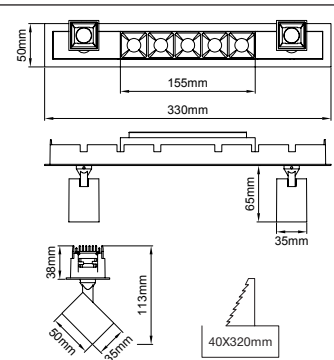

4 / Reflector Angle / Reflektör Açısı

5 / Product Color / Ürün Renk

Pars Asya / I02.PLR.99931

* Code example / Kod örneği:
I02.PLR.99931 . 18 . 827 . ME . 01
1 2 3 4 5

Power / Güç	CRI	Order Code / Sipariş Kodu	Kelvin	Lümen T_C=50° Lümen
18W	CRI>80	I02.PLR.99931 . (.) . (...) . (.) . (.)	2700K	1791
			3000K	1827
			3500K	1864
			4000K	1901
			5000K	1958
	CRI>90		2700K	1674
			3000K	1707
			3500K	1741
			4000K	1776
5000K	X			

Pars Asya / I02.PLR.99932

* Code example / Kod örneği:
I02.PLR.99932 . 14 . 827 . ME . 01
1 2 3 4 5

Power / Güç	CRI	Order Code / Sipariş Kodu	Kelvin	Lümen T_C=50° Lümen
14W	CRI>80	I02.PLR.99932 . (.) . (...) . (.) . (.)	2700K	1439
			3000K	1468
			3500K	1497
			4000K	1527
			5000K	1573
	CRI>90		2700K	1345
			3000K	1372
			3500K	1399
			4000K	1427
5000K	X