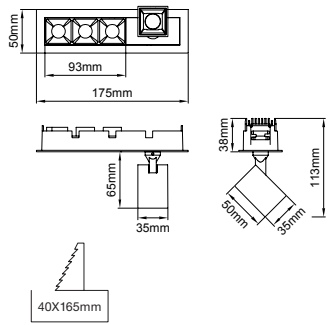

- 1- Product code / Armatür kodu
- 2- Power / Güç
- 3- CRI / Kelvin
- 4- Reflector angle / Reflektör açısı
- 5- Colour / Ürün renk

2	Watt - Driving Current / Watt - Sürüş Akımı		3		CRI / Kelvin		4	Reflector Angle / Reflektör Açısı		5		Product Color / Ürün Renk	
	Watt	Driving Current	Code	Code	Code	Code		Code	Code	Code	Code	Code	Code
18	18W	500mA	827	CRI>80 - 2700K	927	CRI>90 - 2700K	ME	28° - Medium	01	white			
14	14W	500mA	830	CRI>80 - 3000K	930	CRI>90 - 3000K	FL	48° - Flood	02	ral 9010			
8	8W	500mA	835	CRI>80 - 3500K	935	CRI>90 - 3500K	WF	26x36° - Wide Flood	03	black			
			840	CRI>80 - 4000K	940	CRI>90 - 4000K			04	gray			
			850	CRI>80 - 5000K					05	dark gray			
									06	special color			

(..)/ Complete Code / Komple Kod