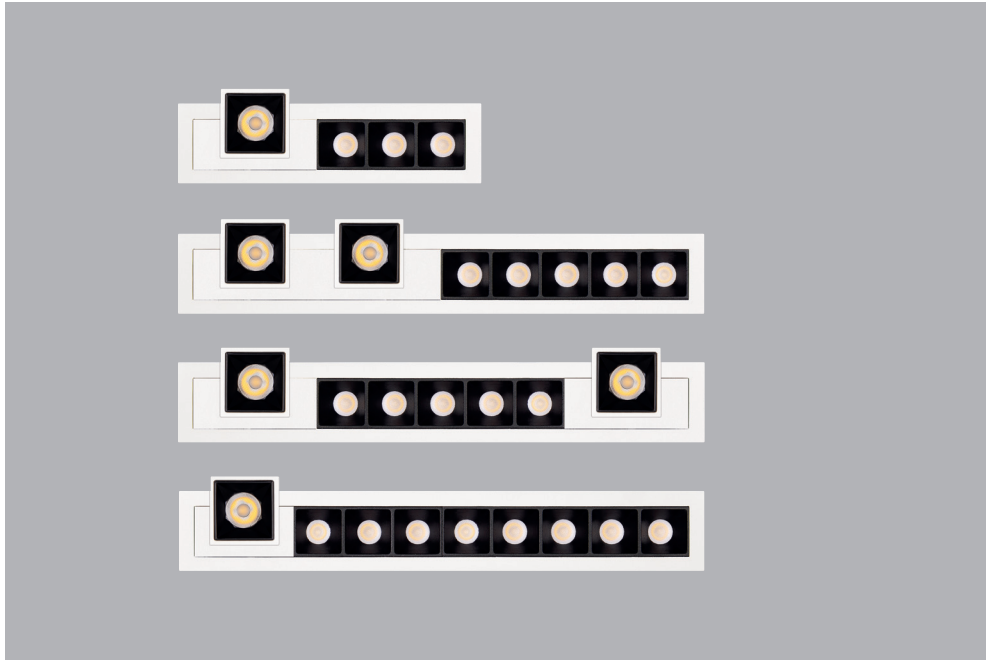

4 / Reflector Angle / Reflektör Açısı

5 / Product Color / Ürün Renk

Pars Asya / I02.PLR.99931

* Code example / Kod örneği:
I02.PLR.99931 . 18 . 827 . ME . 01
1 2 3 4 5

Power / Güç	CRI	Order Code / Sipariş Kodu	Kelvin	Lümen T_C=50° Lümen
18W	CRI>80	I02.PLR.99931 . (.) . (...) . (.) . (.)	2700K	1791
			3000K	1827
			3500K	1864
			4000K	1901
			5000K	1958
	CRI>90		2700K	1674
			3000K	1707
			3500K	1741
			4000K	1776
5000K	X			

Pars Asya / I02.PLR.99932

* Code example / Kod örneği:
I02.PLR.99932 . 14 . 827 . ME . 01
1 2 3 4 5

Power / Güç	CRI	Order Code / Sipariş Kodu	Kelvin	Lümen T_C=50° Lümen
14W	CRI>80	I02.PLR.99932 . (.) . (...) . (.) . (.)	2700K	1439
			3000K	1468
			3500K	1497
			4000K	1527
			5000K	1573
	CRI>90		2700K	1345
			3000K	1372
			3500K	1399
			4000K	1427
5000K	X