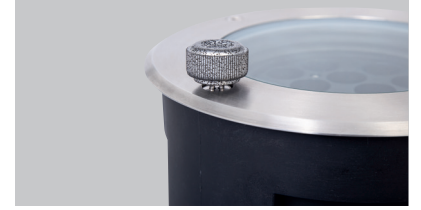

Walk Mini

5 / Product Color / Ürün Renk

Technical Drawing / Teknik Çizim