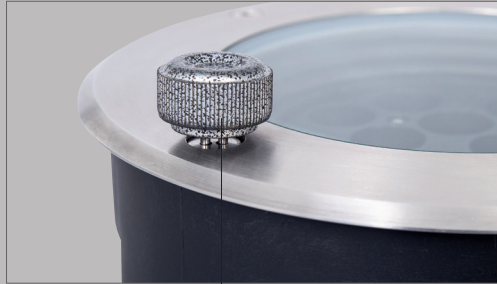

The main body of the luminaires are Stainless steel that absorbs the pressure loads. The luminaires can be driven over by vehicles.

Front frame is 316 grade Stainless steel resistant against high corrosion factors of outdoor conditions.

In order to be easily flush mounted on ground, plastic mounting outer body is being supplied with the luminaire.

Narrow, medium and wide symmetric light output with 30° adjustability.

Yere gömme led projektör armatür. Yenilikçi led tekniği sayesinde optimal ve tasarruflu ışık çıkışı. Enerji girişi ve kablo atlaması armatürü açmadan dışardan kolayca sağlanabilir.

30° yönlendirilebilir dar, orta ve geniş açılı simetrik ışık çıkışı.

EN

- Die-Cast Aluminium body.
- 316 grade stainless steel frame.
- Installation with plastic outer housing.
- Outer key enables fitting to tilt without opening inside.
- Mains voltage: 220-240V / 50-60Hz.
- Spot, medium and wide beam angles available.
- Max. Weight resistance : 2000KG
- Convenient to be used with COB led.
- Led colour temperatures are optionally 2700K, 3000K, 3500K, 4000K and 5000K.
- Thermal shock resistant safety glass.
- Weatherproof and durable silicone rubber gasket.
- All external screws are stainless steel.
- High colour consistency: <3 SDCM
- Up to 135lm/W efficiency.

316 Grade stainless steel frame with inox outer screws.

Plastic outer mounting box for easy installation.

316 Kalite paslanmaz çerçeve ve inox dış vidalar.

Kolay montaj için plastik dış kasa.

Lightsource can be directed 30° to two directions.