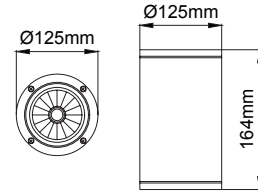

Three main dimensions available. 150mm for 40W high lumen output, 125mm for 28W medium level lumen output and 71mm for 14W low level lumen output.

Specially processed safety glass prevents dirt and water from accumulating on the luminaires.

Koala Midi Surface

5 / Product Color / Ürün Renk

* See page 610 for ldt files. / Işık eğrileri için sayfa 610 bakınız.

Technical Drawing / Teknik Çizim

Koala Midi Surface / O07.SM.06030

Power / Güç	CRI	Order Code / Sipariş Kodu	Kelvin	Lümen T _c =50° Lümen
			28W	CRI>80
			3000K	3176
			3500K	3248
			4000K	3325
			5000K	3345
			6500K	X