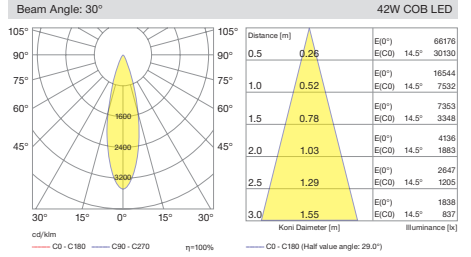

LDT Files / LDT Dataları

O07.WA.06025