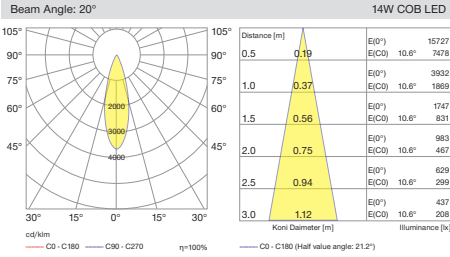

LDT Files / LDT Dataları

O07.WA.06045

Wall Applique Luminaires Series / Duvar Aplik Armatürleri Serisi