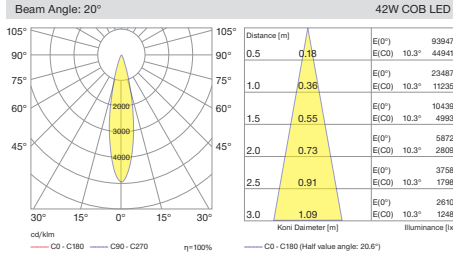

LDT Files / LDT Dataları

O07.WA.06025