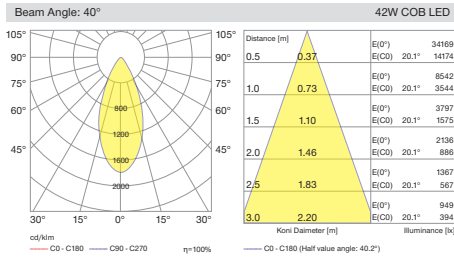

LDT Files / LDT Dataları

O07.WA.06025