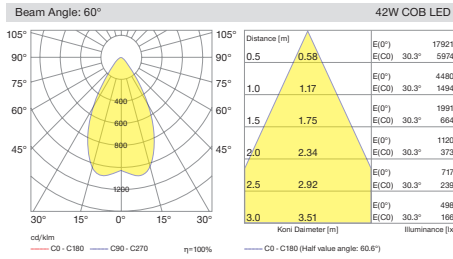

LDT Files / LDT Dataları

O07.WA.06025