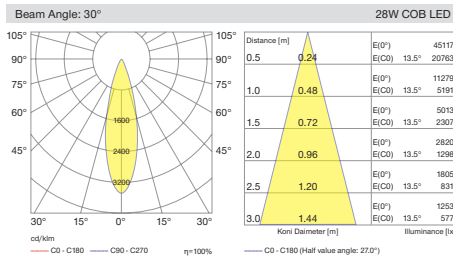

O07.WA.06035