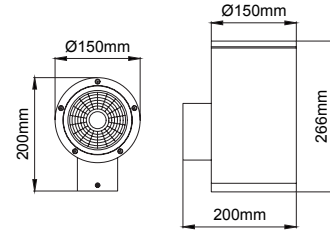

Three main dimensions available. 150mm for 40W high lumen output, 125mm for 28W medium level lumen output and 71mm for 14W low lumen output.

Specially processed safety glass prevents dirt and water from accumulating on the luminaires.

5 / Product Color / Ürün Renk

Technical Drawing / Teknik Çizim

* See page 492 for ldt files. / Işık eğrileri için sayfa 492 bakınız.

Koala / O07.WA.06025

| Power / Güç | CRI | Order Code / Sipariş Kodu | Kelvin | Lümen T _C =50° Lümen |
|-------------|--------|---|--------|---------------------------------|
| 42W | CRI>80 | O07.WA.06025 . (.) . (..) . (..) . (..) | 2700K | 4455 |
| | | | 3000K | 4682 |
| | | | 3500K | 4752 |
| | | | 4000K | 4883 |
| | | | 5000K | 4937 |
| | | | 6500K | X |