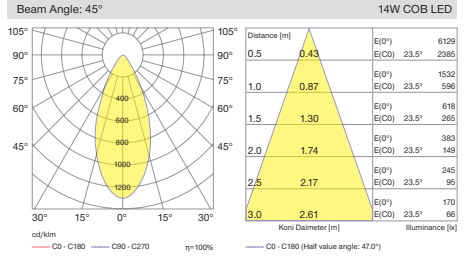

LDT Files / LDT Dataları

O07.WA.06045

Wall Applique Luminaires Series / Duvar Aplik Armatürleri Serisi