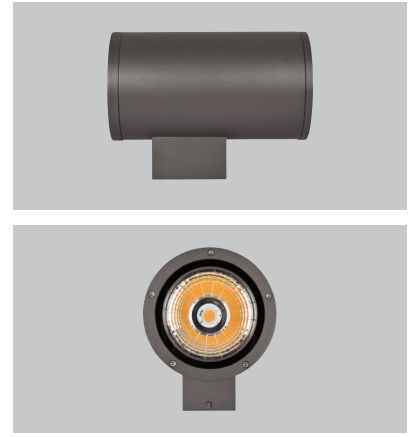

5 / Product Color / Ürün Renk

Technical Drawing / Teknik Çizim

* See page 492 for ldt files. / Işık eğrileri için sayfa 492 bakınız.

Koala / O07.WA.06025

Power / Güç	CRI	Order Code / Sipariş Kodu	Kelvin	Lümen T_C=50° Lümen
42W	CRI>80	O07.WA.06025 . (.) . (..) . (..) . (..)	2700K	4455
			3000K	4682
			3500K	4752
			4000K	4883
			5000K	4937
			6500K	X

* Code example / Kod örneği:

O07.WA.06025 . 42 . 827 . SS . 01

- 1- Product code / Armatür kodu
- 2- Power / Güç
- 3- CRI / Kelvin
- 4- Reflector angle / Reflektör açısı
- 5- Colour / Ürün renk

2	Watt - Driving Current / Watt - Sürüş Akımı	3	CRI / Kelvin	4	Reflector Angle / Reflektör Açısı	5	Product Color / Ürün Renk
42	42W - 1050mA	827	CRI>80 - 2700K	SS	12° - Super Spot	01	white
35	35W - 900mA	830	CRI>80 - 3000K	SP	20° - Spot	02	ral 9010
32	32W - 800mA	835	CRI>80 - 3500K	ME	30° - Medium	03	black
		840	CRI>80 - 4000K	FL	40° - Flood	04	gray
		850	CRI>80 - 5000K	WF	60° - Wide Flood	05	dark gray
						06	special color