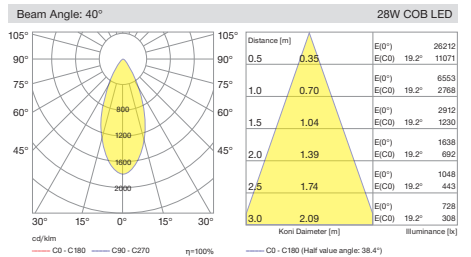

O07.WA.06035