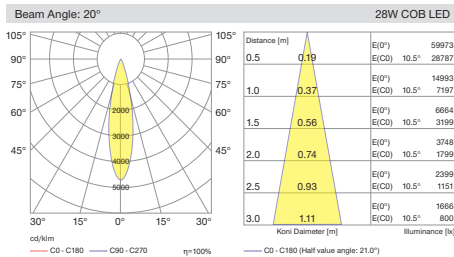

O07.WA.06035