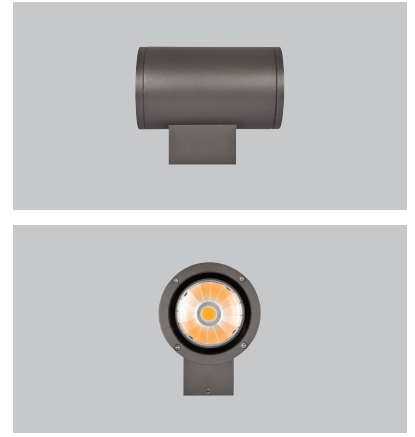

Koala Midi

5 / Product Color / Ürün Renk

* See page 492 for ldt files. / İşık eğrileri için sayfa 492 bakınız.

Technical Drawing / Teknik Çizim

Koala Midi / 007.WA.06035

Power / Güç	CRI	Order Code / Sipariş Kodu	Kelvin	Lümen T_c=50° Lümen			
			28W	CRI>80	007.WA.06035 . (.) . (...) . (.) . (.)	2700K	3041
			3000K	3176			
			3500K	3248			
			4000K	3325			
			5000K	3345			
			6500K	X			

* Code example / Kod örneği:

007.WA.06035 . 28 . 827 . SP . 01

- 1- Product code / Armatür kodu
- 2- Power / Güç
- 3- CRI / Kelvin
- 4- Reflector angle / Reflektör açısı
- 5- Colour / Ürün renk

2	Watt - Driving Current / Watt - Sürüş Akımı	3	CRI / Kelvin	4	Reflector Angle / Reflektör Açısı	5	
						Product Color / Ürün Renk	
28	28W - 700mA	827	CRI>80 - 2700K		SP 20° - Spot		01 white
24	24W - 600mA	830	CRI>80 - 3000K		ME 30° - Medium		02 ral 9010
20	20W - 500mA	835	CRI>80 - 3500K		FL 40° - Flood		03 black
		840	CRI>80 - 4000K		WF 60° - Wide Flood		04 gray
		850	CRI>80 - 5000K				05 dark gray
							06 special color