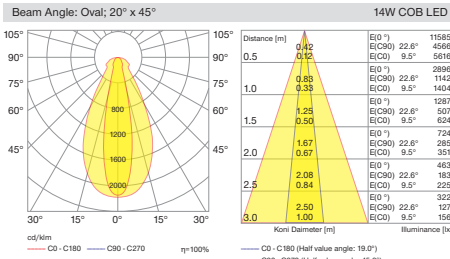

LDT Files / LDT Dataları

O07.WA.06045

Wall Applique Luminaires Series / Duvar Aplik Armatürleri Serisi