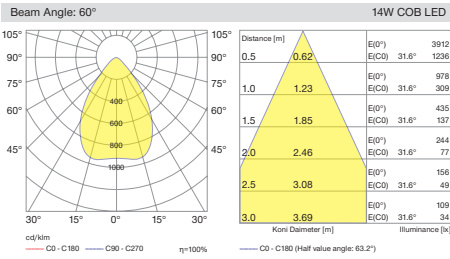

LDT Files / LDT Dataları

O07.WA.06045

Wall Applique Luminaires Series / Duvar Aplik Armatürleri Serisi