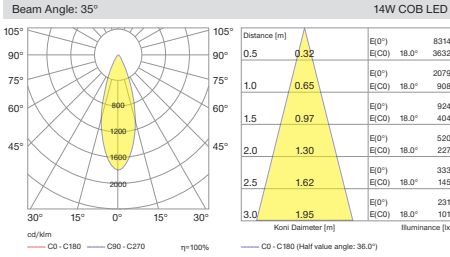

LDT Files / LDT Dataları

O07.WA.06045

Wall Applique Luminaires Series / Duvar Aplik Armatürleri Serisi