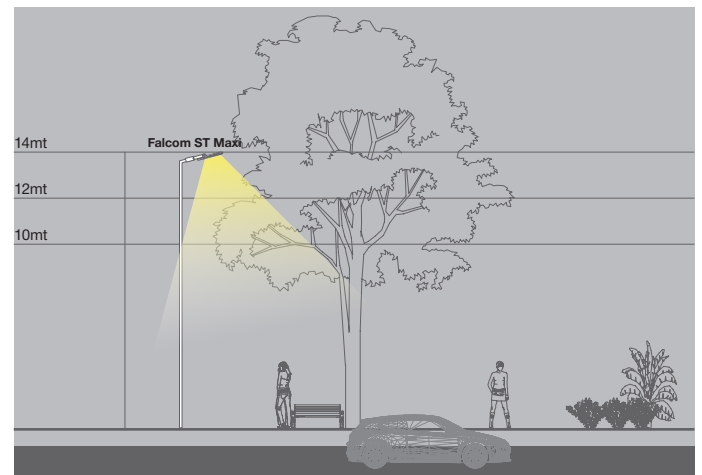

Advised Maximum Pole Heights for Falcon ST Range /

Falcon ST Serisi için Tavsiye edilen Maksimum Direk Yükseklikleri