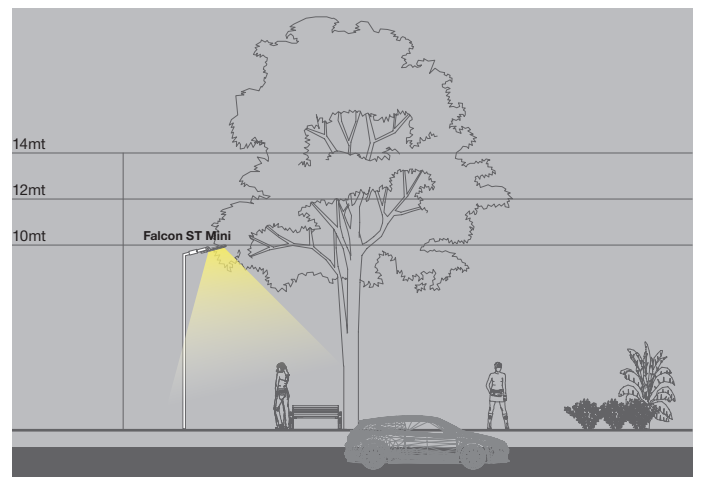

Advised Maximum Pole Heights for Falcon ST Range / Falcon ST Serisi için Tavsiye edilen Maksimum Direk Yükseklikleri