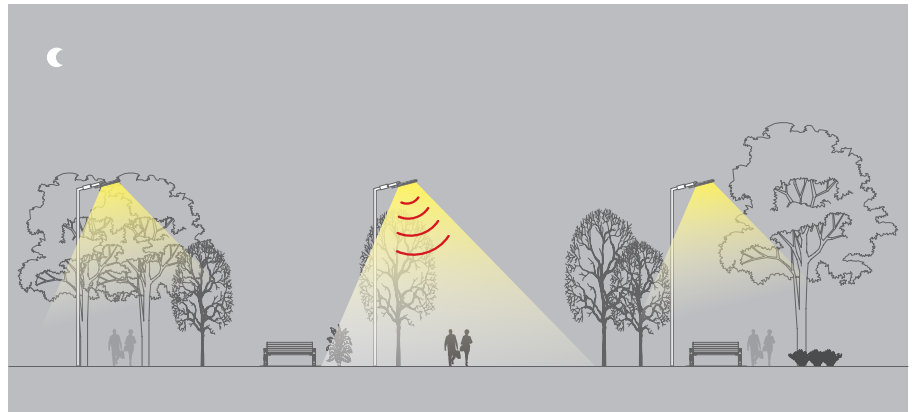

Motion sensorDIM / Hareket sensörDIM

Falcon ST range can optionally integrate motion sensor upon request. Both percentage of light output and time intervals can be pre-set according to project requirements. Integration of sensorDIM and 1-10V or DALI driver.

Falcon ST serisi hareket sensörü ile kullanılabilir. Işık miktarı ve zaman ayarları birlikte ayarlanabilir. Kasa içerisine sensorDIM ve 1-10V veya DALI Trafo entegre edilmektedir.