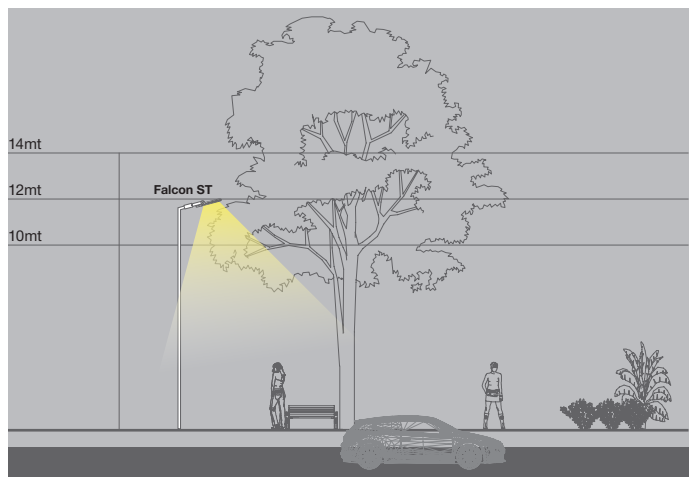

Advised Maximum Pole Heights for Falcon ST Range / Falcon ST Serisi için Tavsiye edilen Maksimum Direk Yükseklikleri