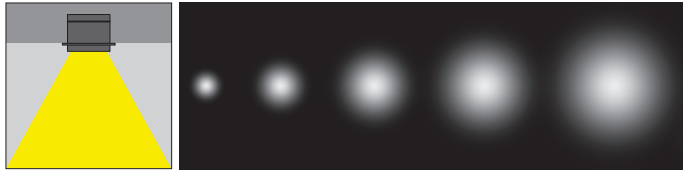

5 / Product Color / Ürün Renk

* See page 644 for ldt files. / Işık eğrileri için sayfa 644 bakınız.