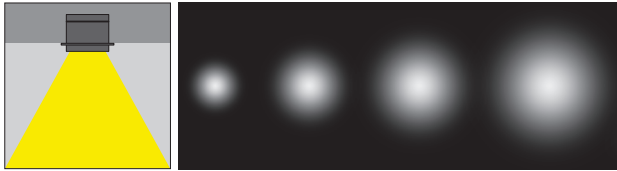

* See page 645 for ldt files. / Işık eğrileri için sayfa 645 bakınız.

Terra Mini / 007.MLR.10204

	Power / Güç	CRI	Order Code / Sipariş Kodu	Kelvin	Lümen T_c=50° Lümen
	28W	CRI>80	007.MLR.10204 . (.) . (..) . (..) . (..)	2700K	3041
			3000K	3176	
			3500K	3248	
			4000K	3325	
			5000K	3345	
			6500K	X	

* Code example / Kod örneği:

007.MLR.10204 . 28 . 827 . SP . 01
1 2 3 4 5

- 1- Product code / Armatür kodu
- 2- Power / Güç
- 3- CRI / Kelvin
- 4- Reflector angle / Reflektör açısı
- 5- Colour / Ürün renk

Complete Code / Komple Kod	2	3	4	5
	Watt - Driving Current / Watt - Sürüş Akımı	CRI / Kelvin	Reflector Angle / Reflektör Açısı	Product Color / Ürün Renk
	28 28W - 700mA	827 CRI>80 - 2700K	SP 20° - Spot	01 white
	24 24W - 600mA	830 CRI>80 - 3000K	ME 30° - Medium	02 ral 9010
	20 20W - 500mA	835 CRI>80 - 3500K	FL 40° - Flood	03 black
		840 CRI>80 - 4000K	WF 60° - Wide Flood	04 gray
		850 CRI>80 - 5000K		05 dark gray
			06 special color