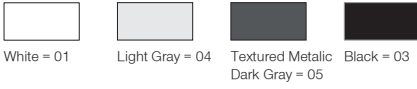

5 / Product Color / Ürün Renk