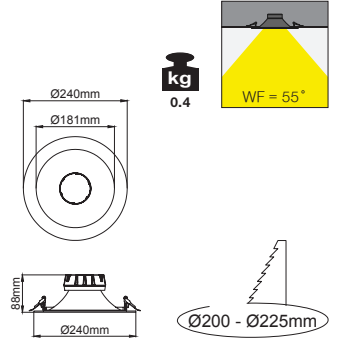

Artemis IP

Artemis 240 IP / O07.MLR.70947

* Code example / Kod örneği:

O07.MLR.70947 . 14 . 827 . WF . 01
1 2 3 4 5

Power / Güç	CRI	Order Code / Sipariş Kodu	Kelvin	Lümen T_c=50° Lümen
14W	CRI>80	O07.MLR.70947 . (.) . (..) . (.) . (..)	2700K	1677
			3000K	1680
			3500K	1694
			4000K	1710
			5000K	1724
	CRI>90	O07.MLR.70947 . (.) . (..) . (.) . (..)	2700K	1559
			3000K	1564
			3500K	1579
			4000K	1596
			5000K	X

Artemis 210 IP / O07.MLR.70945

* Code example / Kod örneği:

O07.MLR.70945 . 10 . 827 . WF . 01
1 2 3 4 5

Power / Güç	CRI	Order Code / Sipariş Kodu	Kelvin	Lümen T_c=50° Lümen
10W	CRI>80	O07.MLR.70945 . (.) . (..) . (.) . (..)	2700K	1171
			3000K	1180
			3500K	1185
			4000K	1190
			5000K	1203
	CRI>90	O07.MLR.70945 . (.) . (..) . (.) . (..)	2700K	1088
			3000K	1099
			3500K	1104
			4000K	1111
			5000K	X

Artemis 185 IP / O07.MLR.70940

* Code example / Kod örneği:

O07.MLR.70940 . 8 . 827 . WF . 01
1 2 3 4 5

Power / Güç	CRI	Order Code / Sipariş Kodu	Kelvin	Lümen T_c=50° Lümen
8W	CRI>80	O07.MLR.70940 . (.) . (..) . (.) . (..)	2700K	975
			3000K	984
			3500K	996
			4000K	1006
			5000K	1010
	CRI>90	O07.MLR.70940 . (.) . (..) . (.) . (..)	2700K	906
			3000K	916
			3500K	928
			4000K	939
			5000K	X

- 1- Product code / Armatür kodu
- 2- Power / Güç
- 3- CRI / Kelvin
- 4- Reflector angle / Reflektör açısı
- 5- Colour / Ürün renk

2	Watt - Driving Current / Watt - Sürüş Akımı	3	CRI / Kelvin		4	Reflector Angle / Reflektör Açısı	5	Product Color / Ürün Renk	
24	24W - 600mA	827	CRI>80 - 2700K	927	CRI>90 - 2700K	WF 60° - Wide Flood See page 645 for ldt files. / Işık eğrileri için sayfa 645 bakınız.	01	white	
19	19W - 500mA	830	CRI>80 - 3000K	930	CRI>90 - 3000K		02	ral 9010	
14	14W - 350mA	835	CRI>80 - 3500K	935	CRI>90 - 3500K		03	black	
10	10W - 250mA	840	CRI>80 - 4000K	940	CRI>90 - 4000K		04	gray	
8	8W - 200mA	850	CRI>80 - 5000K				05	dark gray	
							06	special color