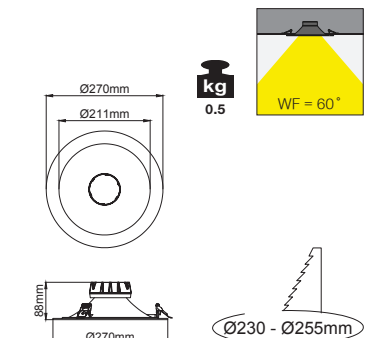

Artemis IP

5 / Product Color / Ürün Renk

Artemis 320 IP / O07.MLR.70955

* Code example / Kod örneği:

O07.MLR.70955 . 24 . 827 . WF . 01
1 2 3 4 5

Power / Güç	CRI	Order Code / Sipariş Kodu	Kelvin	Lümen T_C=50° Lümen
24W	CRI>80	O07.MLR.70955 . (.) . (...) . (.) . (.)	2700K	2673
			3000K	2727
			3500K	2781
			4000K	2838
			5000K	2922
			5000K	X
	CRI>90	O07.MLR.70955 . (.) . (...) . (.) . (.)	2700K	2485
			3000K	2540
			3500K	2593
			4000K	2650
			5000K	X
			5000K	X

Artemis 270 IP / O07.MLR.70950

* Code example / Kod örneği:

O07.MLR.70950 . 19 . 827 . WF . 01
1 2 3 4 5

Power / Güç	CRI	Order Code / Sipariş Kodu	Kelvin	Lümen T_C=50° Lümen
19W	CRI>80	O07.MLR.70950 . (.) . (...) . (.) . (.)	2700K	2202
			3000K	2270
			3500K	2315
			4000K	2362
			5000K	2409
			5000K	X
	CRI>90	O07.MLR.70950 . (.) . (...) . (.) . (.)	2700K	2048
			3000K	2112
			3500K	2154
			4000K	2197
			5000K	X
			5000K	X