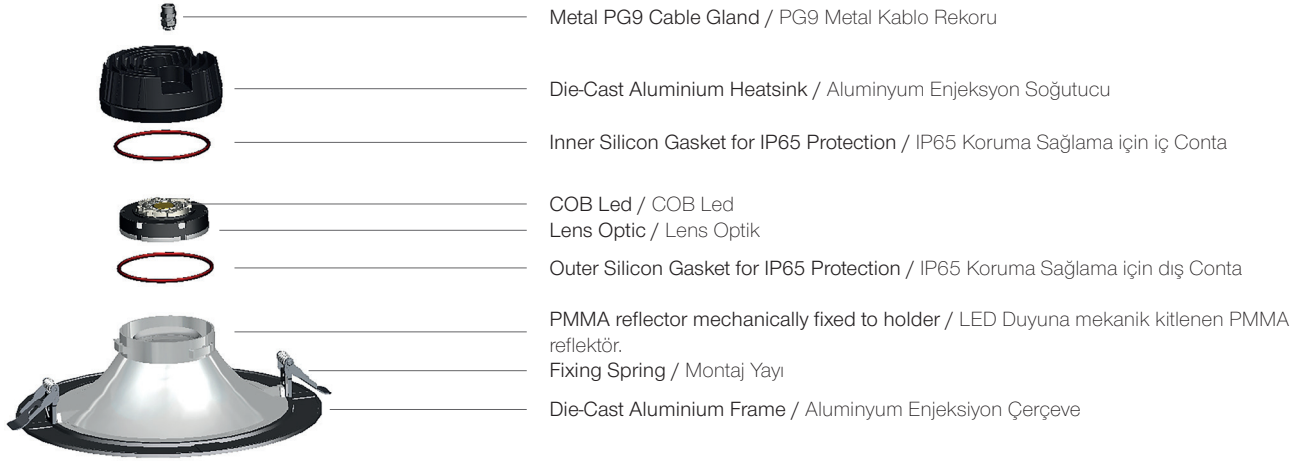

Artemis IP

DIM Options / DIM seçenekleri

		Artemis 320 IP	Artemis 270 IP	Artemis 240 IP	Artemis 210 IP	Artemis 185 IP
ON-OFF		•	•	•	•	•
PHASE CUT DIM / FAZ DIM	Ext.Code / Kod: .PH	•	•	•	•	•
1-10V DIM	Ext.Code / Kod: .VO	•	•	•	•	•
DALI DIM	Ext.Code / Kod: .DA	•	•	•	•	•
WIRELESS DIM / KABLOSUZ DİM	Ext.Code / Kod: .WD	•	•	•	•	•
WARM DIM / SICAK DİM	Ext.Code / Kod: .WM	•	•	•	•	•
TUNABLE WHITE / DİNAMİK BEYAZ	Ext.Code / Kod: .TW	•	•	•	•	•

EN

- Die-cast aluminium body.
- Mains voltage: 220-240V / 50-60Hz.
- Clever thermal design with passive heat dissipation.
- Classic dimming systems of DALI, 1-10V and Phase-Cut Dim options.
- High tech control systems of Tuneable White, Warm Dim and Wireless Dim options.
- IP65 Protection rating.
- Basic colours: White, Black, Gray, Dark Gray, RAL9010 and special color options.
- Only Wide Flood beam angle option available with rotationally symmetric light distribution.
- Standart CRI>80 and high CRI>90 LED options available.
- Up to 125lm/W efficiency.
- High colour consistency: <3 SDCM
- Emergency kit system can be integrated.
- L80 B10 50000hrs and five years warranty.

TR

- Alüminyum enjeksiyon gövde.
- 220-240V / 50-60Hz enerji girişi.
- Pasif soğutma teknolojisine sahip akıllı soğutma tasarımı.
- Klasik DALI, 1-10V ve Faz DIM seçenekleri uygulanabilir.
- Yüksek teknoloji kontrol sistemleri olan Kablosuz DIM, Sıcak DIM ve Dinamik Beyaz uygulamaları yapılabilir.
- IP65 Koruma Sınıfı.
- Standart renk seçenekleri: Beyaz, Siyah, Gri, Koyu Gri, RAL9010 yanında isteğe bağlı özel renk seçenekleri uygulanabilir.
- Sadece Çok Geniş ışık açısı seçeneği mevcuttur.
- Standart CRI>80 ve yüksek CRI>90 LED seçenekleri mevcuttur.
- 125lm/W'a varan verim.
- Yüksek renk uyumu: <3 SDCM
- Acil aydınlatma kit sistemi uygulanabilir.
- L80 B10 50000 saat ve beş yıl garanti.