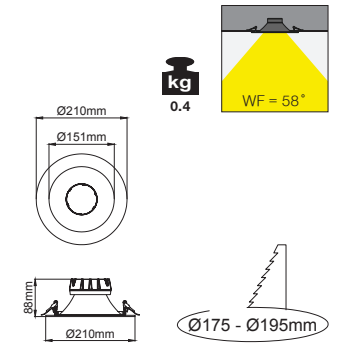

Artemis IP

Artemis 240 IP / O07.MLR.70947

* Code example / Kod örneği:

O07.MLR.70947 . 14 . 827 . WF . 01
1 2 3 4 5

Power / Güç	CRI	Order Code / Sipariş Kodu	Kelvin	Lümen T_c=50° Lümen
14W	CRI>80	O07.MLR.70947 . (.) . (..) . (.) . (..)	2700K	1677
			3000K	1680
			3500K	1694
			4000K	1710
			5000K	1724
	CRI>90	O07.MLR.70947 . (.) . (..) . (.) . (..)	2700K	1559
			3000K	1564
			3500K	1579
			4000K	1596
			5000K	X

Artemis 210 IP / O07.MLR.70945

* Code example / Kod örneği:

O07.MLR.70945 . 10 . 827 . WF . 01
1 2 3 4 5

Power / Güç	CRI	Order Code / Sipariş Kodu	Kelvin	Lümen T_c=50° Lümen
10W	CRI>80	O07.MLR.70945 . (.) . (..) . (.) . (..)	2700K	1171
			3000K	1180
			3500K	1185
			4000K	1190
			5000K	1203
	CRI>90	O07.MLR.70945 . (.) . (..) . (.) . (..)	2700K	1088
			3000K	1099
			3500K	1104
			4000K	1111
			5000K	X

Artemis 185 IP / O07.MLR.70940

* Code example / Kod örneği:

O07.MLR.70940 . 8 . 827 . WF . 01
1 2 3 4 5

Power / Güç	CRI	Order Code / Sipariş Kodu	Kelvin	Lümen T_c=50° Lümen
8W	CRI>80	O07.MLR.70940 . (.) . (..) . (.) . (..)	2700K	975
			3000K	984
			3500K	996
			4000K	1006
			5000K	1010
	CRI>90	O07.MLR.70940 . (.) . (..) . (.) . (..)	2700K	906
			3000K	916
			3500K	928
			4000K	939
			5000K	X

- 1- Product code / Armatür kodu
- 2- Power / Güç
- 3- CRI / Kelvin
- 4- Reflector angle / Reflektör açısı
- 5- Colour / Ürün renk

2	Watt - Driving Current / Watt - Sürüş Akımı	3	CRI / Kelvin		4	Reflector Angle / Reflektör Açısı	5	Product Color / Ürün Renk	
24	24W - 600mA	827	CRI>80 - 2700K	927	CRI>90 - 2700K	WF 60° - Wide Flood See page 645 for ldt files. / Işık eğrileri için sayfa 645 bakınız.	01	white	
19	19W - 500mA	830	CRI>80 - 3000K	930	CRI>90 - 3000K		02	ral 9010	
14	14W - 350mA	835	CRI>80 - 3500K	935	CRI>90 - 3500K		03	black	
10	10W - 250mA	840	CRI>80 - 4000K	940	CRI>90 - 4000K		04	gray	
8	8W - 200mA	850	CRI>80 - 5000K				05	dark gray	
							06	special color