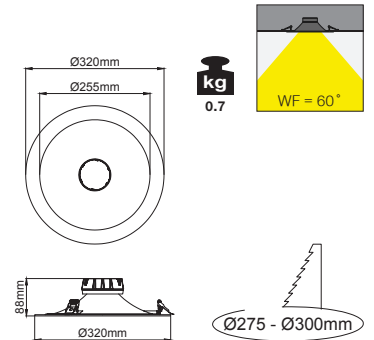

Artemis IP

5 / Product Color / Ürün Renk

Artemis 320 IP / O07.MLR.70955

* Code example / Kod örneği:

O07.MLR.70955 . 24 . 827 . WF . 01
1 2 3 4 5

Power / Güç	CRI	Order Code / Sipariş Kodu	Kelvin	Lümen T_C=50° Lümen
24W	CRI>80	O07.MLR.70955 . (.) . (...) . (.) . (.)	2700K	2673
			3000K	2727
			3500K	2781
			4000K	2838
			5000K	2922
			5000K	X
	CRI>90	O07.MLR.70955 . (.) . (...) . (.) . (.)	2700K	2485
			3000K	2540
			3500K	2593
			4000K	2650
			5000K	X
			5000K	X

Artemis 270 IP / O07.MLR.70950

* Code example / Kod örneği:

O07.MLR.70950 . 19 . 827 . WF . 01
1 2 3 4 5

Power / Güç	CRI	Order Code / Sipariş Kodu	Kelvin	Lümen T_C=50° Lümen
19W	CRI>80	O07.MLR.70950 . (.) . (...) . (.) . (.)	2700K	2202
			3000K	2270
			3500K	2315
			4000K	2362
			5000K	2409
			5000K	X
	CRI>90	O07.MLR.70950 . (.) . (...) . (.) . (.)	2700K	2048
			3000K	2112
			3500K	2154
			4000K	2197
			5000K	X
			5000K	X