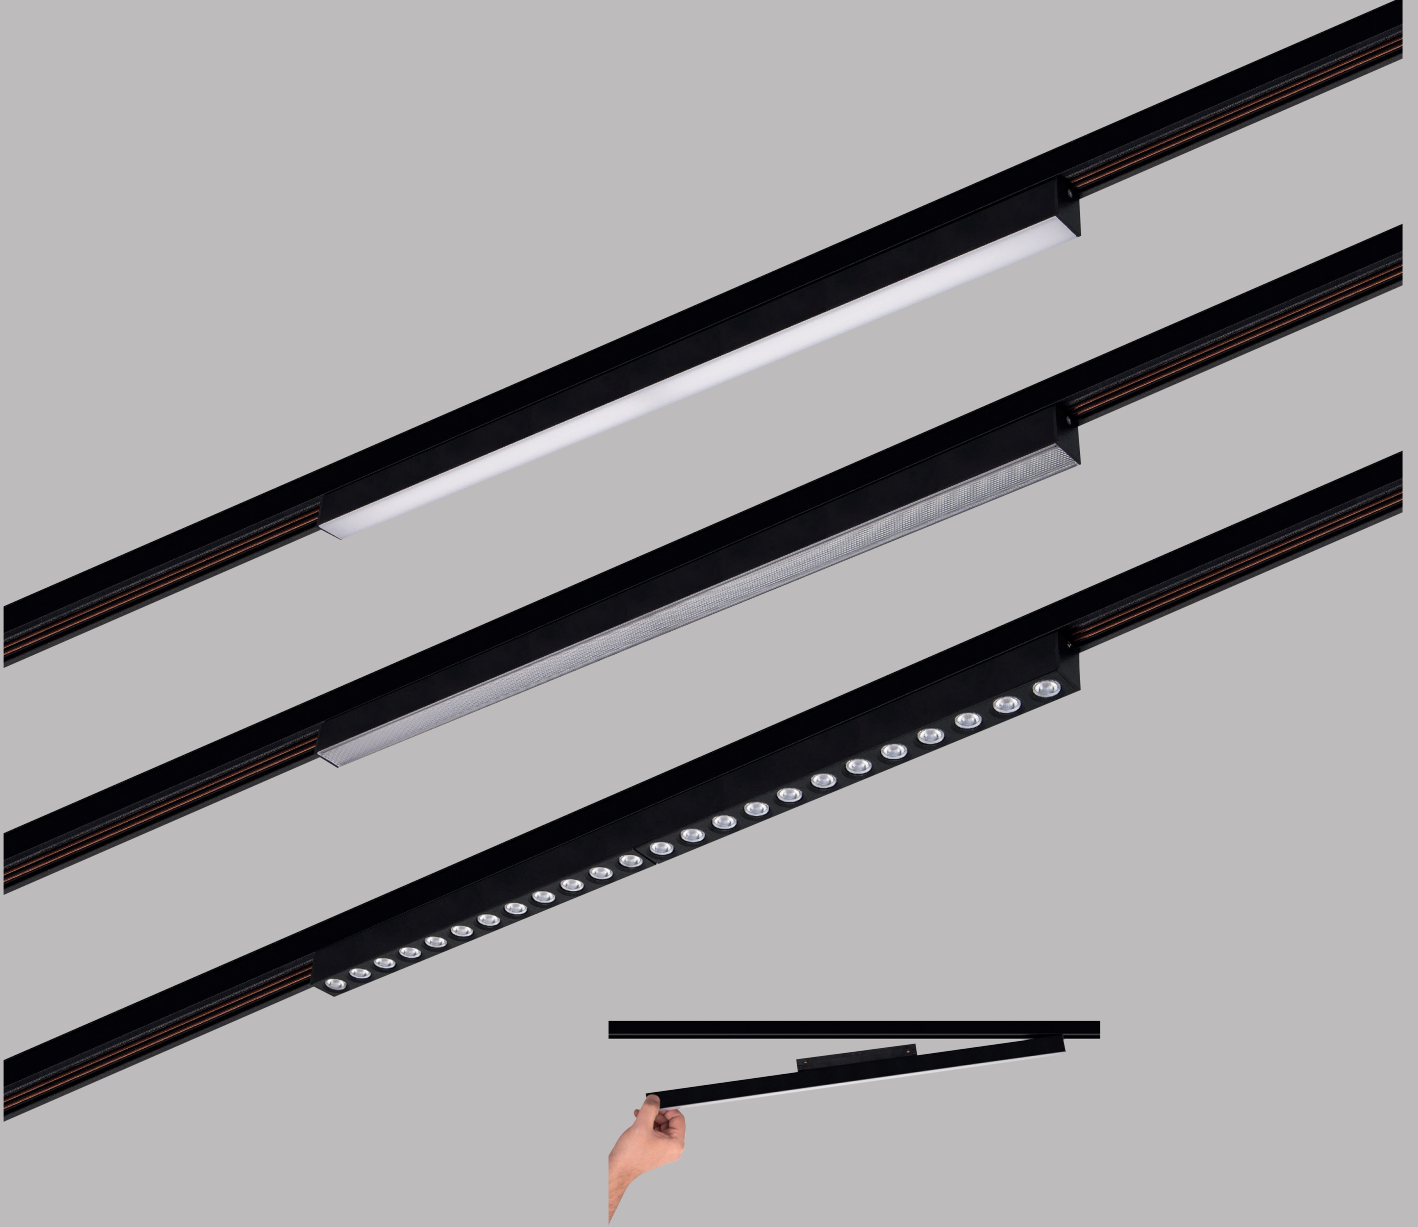

# SWORD 48V Tracklight

Sword is an elegant design 48V low-voltage linear line in three different size and optic/diffuser options. Standart opal, microprismatic for more glare control and lens options for different beam angle alternatives.

The light modules are easy to insert and remove from track. Its minimalistic dimensions helps to create aesthetic indoor environments.

It can be directly mounted on 48V track or pendant forms according to project needs.