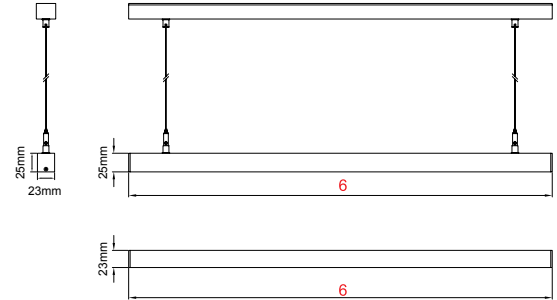

Technical Drawing / Teknik Çizim

EN

- Extruded aluminium body.
- 48V DC Voltage Input.
- Clever thermal design with passive heat dissipation.
- With DC/DC in-track adaptor compatible to Stucchi Low-Voltage track system. .
- Microprismatic diffuser with low UGR.
- Suitable for DALI DIM and 1-10V system.
- High tech control systems of Warm Dim and Wireless Dim options.
- Basic colours: White, Black, Gray, Dark Gray, RAL9010 and special color options.
- High CRI>90 and standart CRI>80 LED options available.
- High colour consistency: <3 SDCM
- With steel suspension cord up to 5.00mt

TR

- Alüminyum profil gövde.
- 48V DC girişli.
- Pasif soğutma teknolojisine sahip akıllı soğutma tasarımı.
- Stucchi 48V ray sistemine uygun DC/DC trafo adaptörlü
- Düşük kamaşma değerlerine sahip mikroprizmatik difüzörlü
- DALI ve 1-10V DIM seçeneği mevcut.
- Yüksek teknoloji kontrol sistemleri olan Kablosuz DIM ve Sıcak DIM uygulamaları yapılabilir.
- Standart renk seçenekleri: Beyaz, Siyah, Gri, Koyu Gri, RAL9010 yanında isteğe bağlı özel renk seçenekleri uygulanabilir.
- Yüksek CRI>90 ve standart CRI>80 LED seçenekleri mevcuttur.
- Yüksek renk uyumu: <3 SDCM
- 5.00mt uzunluğa kadar çelik sarkıt teli.