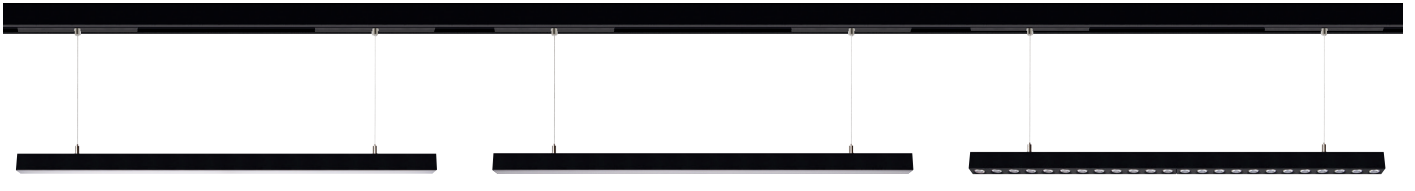

Sword Pendant 48V

Sword Pendant 48V

Sword Pendant 48V