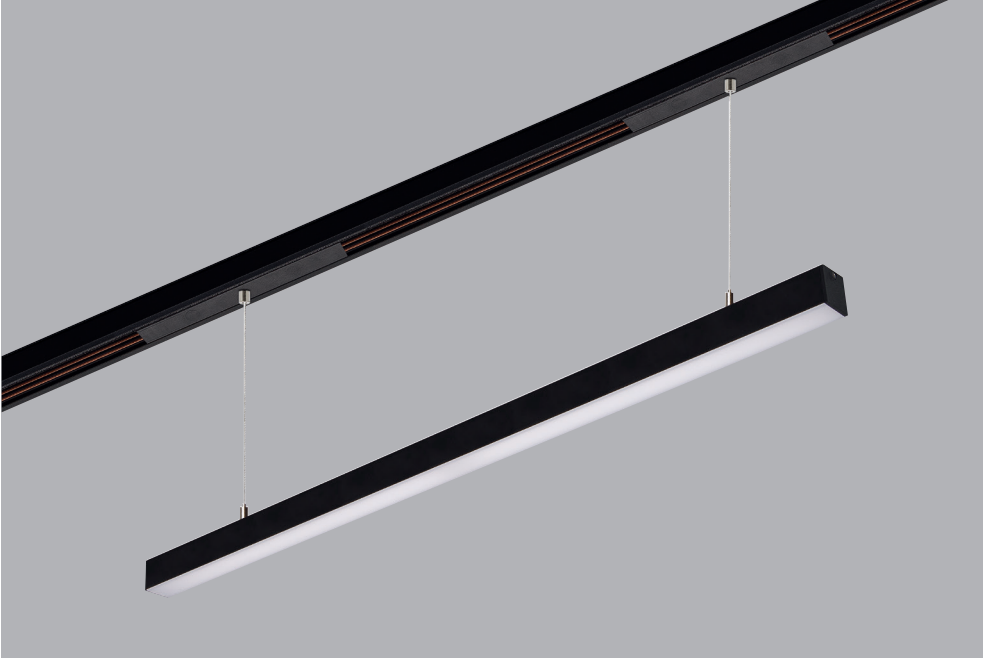

Sword Pendant 48V

5 / Product Color / Ürün Renk

4 / Angle / Açısı

* See page 246 for ldt files. / Işık eğrileri için sayfa 246 bakınız.