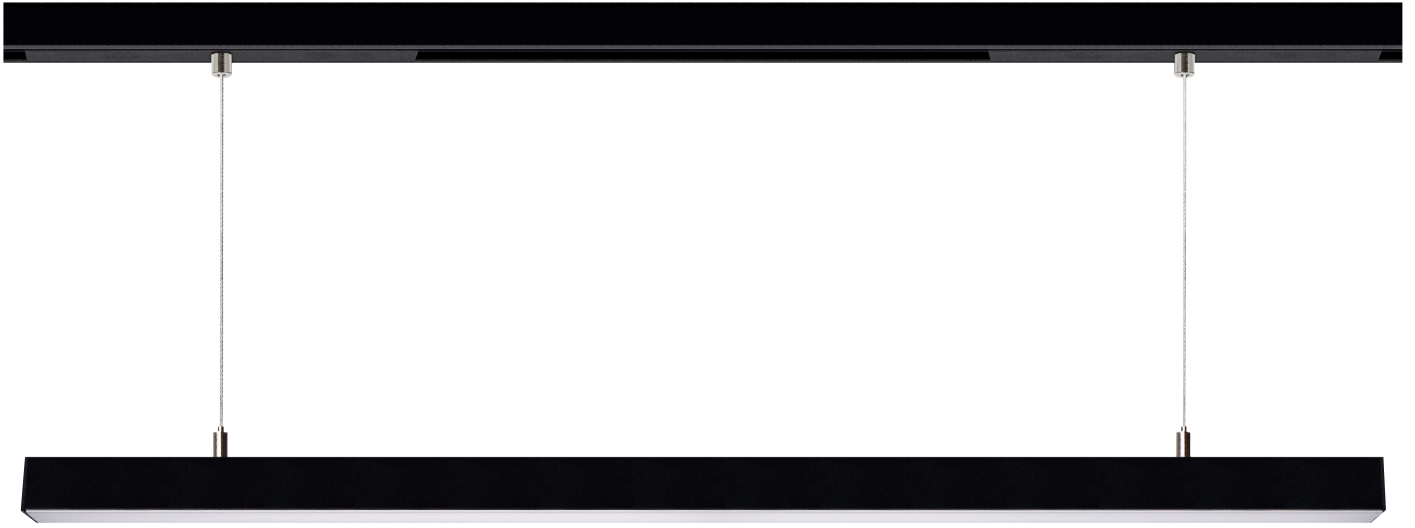

Sword Pendant 48V

Sword Pendant 48V

Sword Pendant 48V